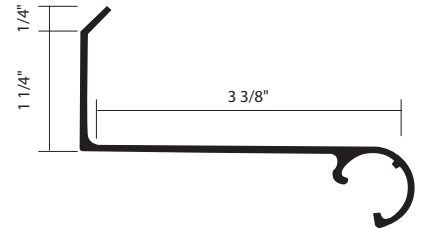

Bahama Accessories

Hardware

Top Hinge Component Parts

Male Hinge

2³/₈" Female Hinge

3³/₈" Female Hinge

NOTE: Female hinge clearance is not factored in to overall shutter height.

Tilt Arm Component Parts

Aluminum tilt arms with nylon end caps

Stainless steel clevis pin

Nylon hinges/eye-end sets