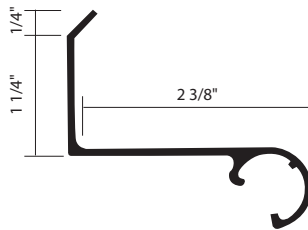

Bahama Accessories

Hardware

Top Hinge Component Parts

Male Hinge

2³/₈" Female Hinge

3³/₈" Female Hinge

NOTE: Female hinge clearance is not factored in to overall shutter height.

Tilt Arm Component Parts

Aluminum tilt arms with nylon end caps

Stainless steel clevis pin

Nylon hinges/eye-end sets